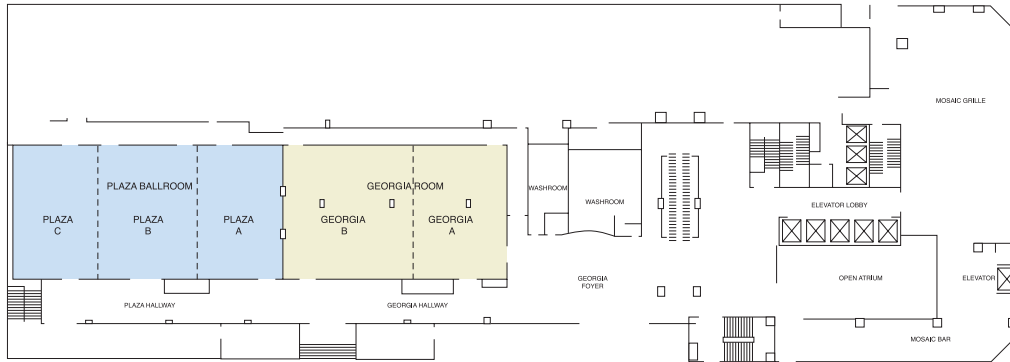

### DIRECTIONS

From Vancouver International Airport (14 miles): Take McConachie Way over Arthur Laing Bridge. Exit at Granville St. Proceed north 50 blocks. Turn left at 16th St.

Go past two stop lights. Turn right at Burrard St. Cross Burrard St. Bridge through Georgia St. (10 blks). Hotel is on left.

PLAZA LEVEL (SECOND FLOOR)

CONVENTION LEVEL (THIRD FLOOR)

FOURTH FLOOR

PERSPECTIVES LEVEL (34th FLOOR)