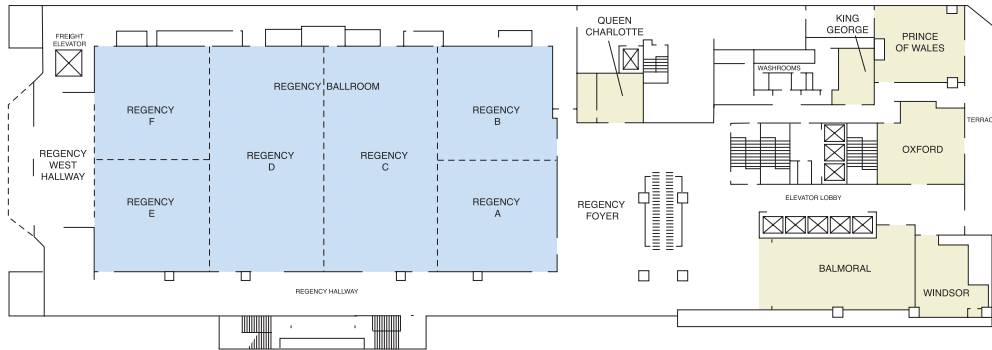

### DIRECTIONS

From Vancouver International Airport (14 miles): Take McConachie Way over Arthur Laing Bridge. Exit at Granville St. Proceed north 50 blocks. Turn left at 16th St.

Go past two stop lights. Turn right at Burrard St. Cross Burrard St. Bridge through Georgia St. (10 blks). Hotel is on left.

PLAZA LEVEL (SECOND FLOOR)

CONVENTION LEVEL (THIRD FLOOR)

FOURTH FLOOR

PERSPECTIVES LEVEL (34th FLOOR)