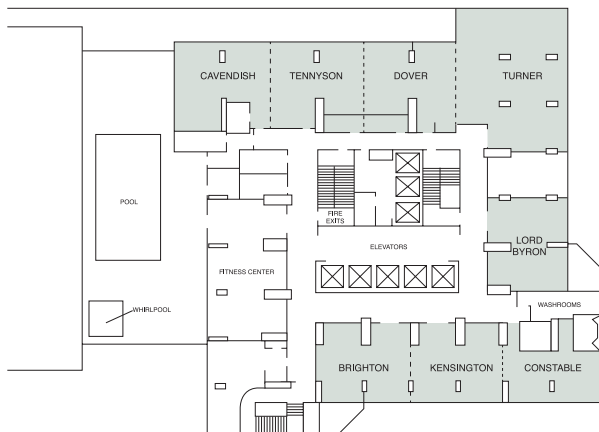

### DIRECTIONS

From Vancouver International Airport (14 miles): Take McConachie Way over Arthur Laing Bridge. Exit at Granville St. Proceed north 50 blocks. Turn left at 16th St.

Go past two stop lights. Turn right at Burrard St. Cross Burrard St. Bridge through Georgia St. (10 blks). Hotel is on left.

PLAZA LEVEL (SECOND FLOOR)

CONVENTION LEVEL (THIRD FLOOR)

FOURTH FLOOR

PERSPECTIVES LEVEL (34th FLOOR)